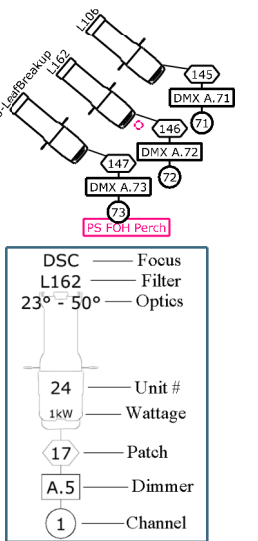

Symbol Key

	Prolite 22-40
	Pacific 14-35° Zoomspot
	Pacific 23-50° Zoomspot
	SPX 15-35° Zoomspot
	Acclaim Axial Zoomspot 24°-44°
	Pattern 23 Profile

	Pattern 743
	Pattern 243 2k Fresnel
	Acclaim Fresnel
	Prolite 1k PC
	PAR 16
	PAR 64

	RGBW LED (Tip LEDs)
	Hui Groundrow
	LED Work LX
	Hui Cyc
	RGBA LED (Top LEDs)

	Mirror Ball
	Max Strobe
	JEM ZR DMX Smoke Machine
	DMX Splitter (OP Gantry)
	Molefay 2 Cell Blinder

Extras

	Panasonic 10k Projector
	RGBW LED (Side LEDs)
	Fine 700 Spot Movers
	Hazer
	RGBW LED Star Cloth

File name: National Rig STD V34.c2p
 Document name: Full LX Design